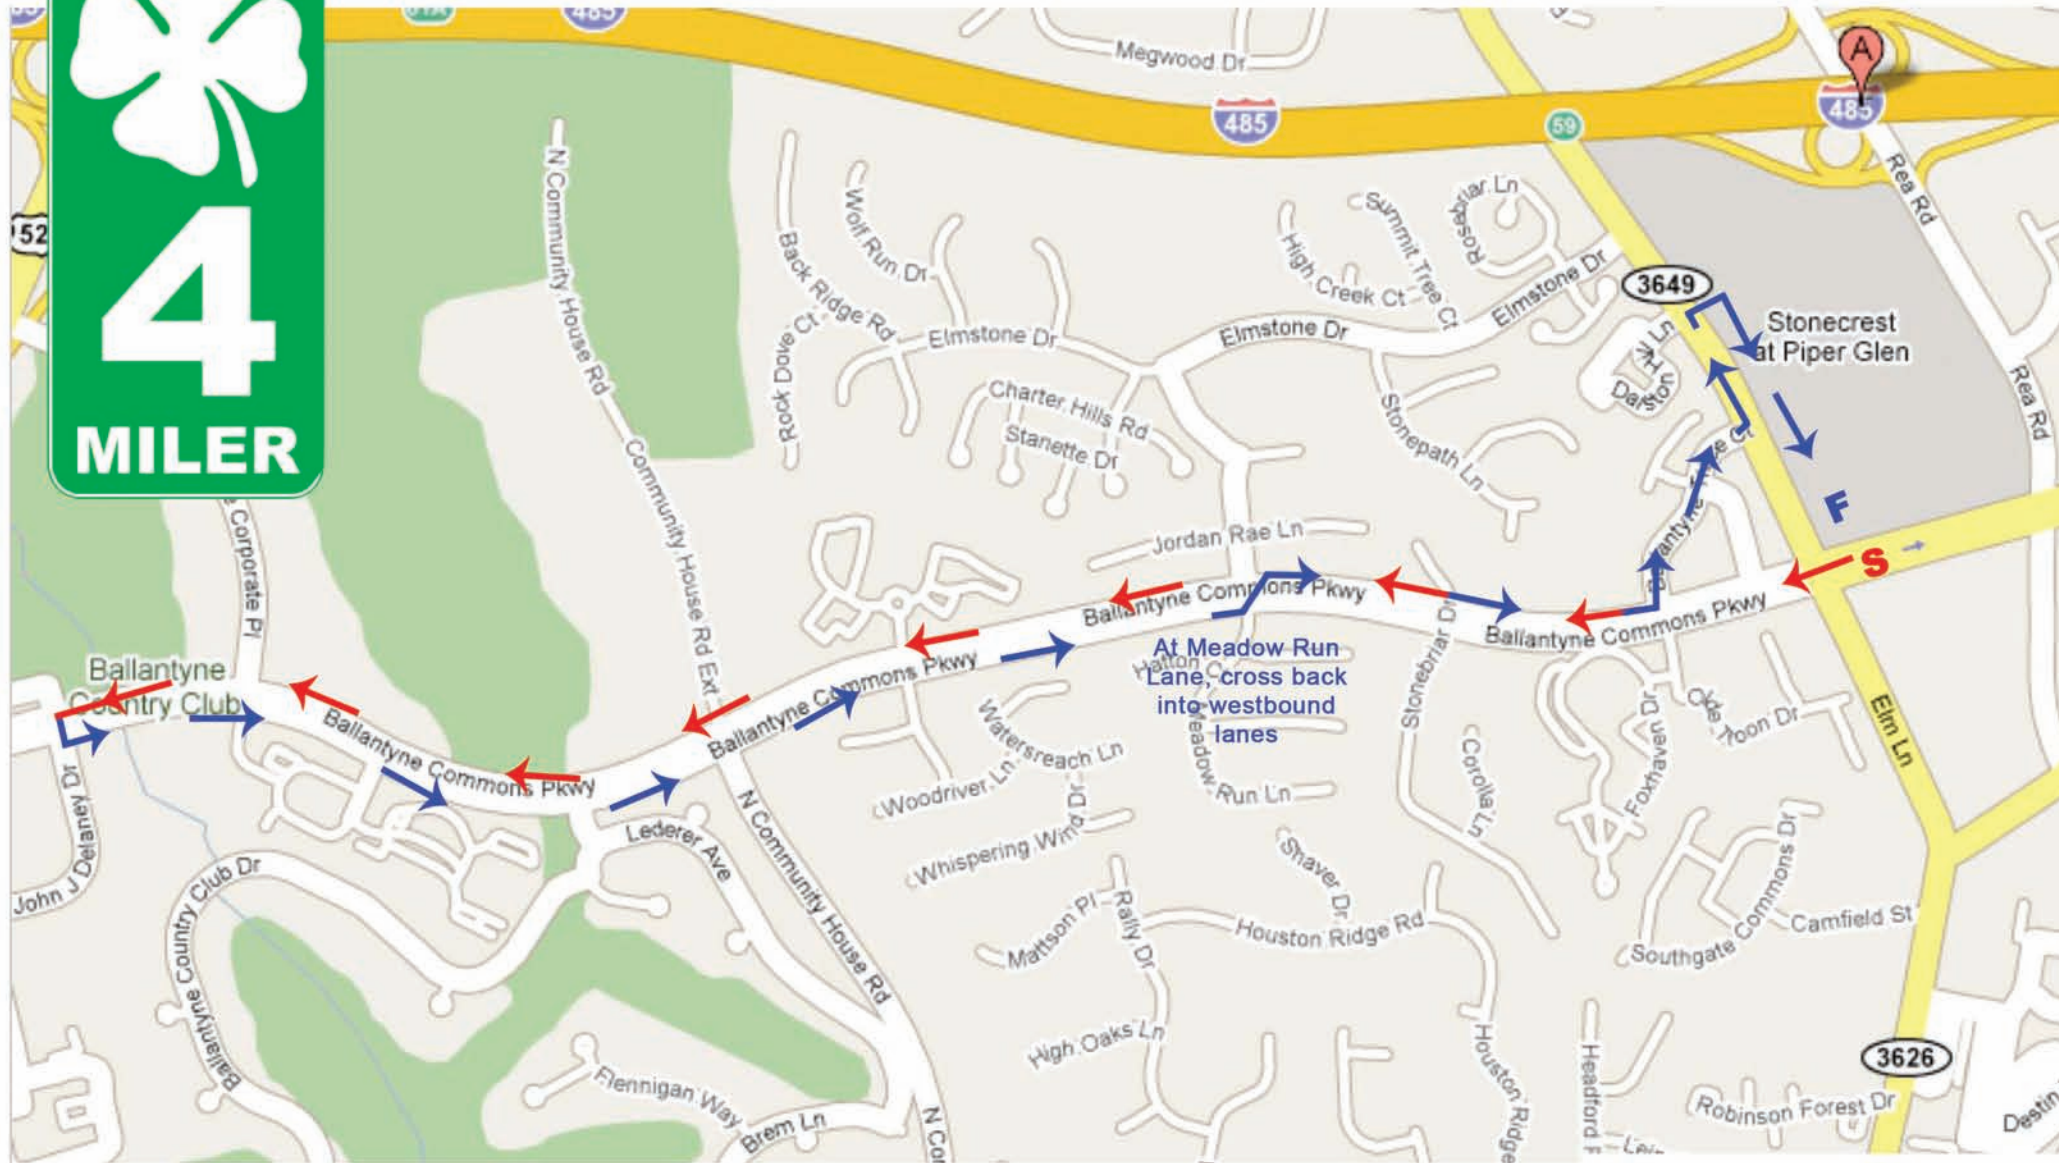

4 Mile Course

Start on Ballantyne Commons Parkway (north side of the road - westbound lanes only) at Stonecrest Shopping Center, west of Rea Road, heading west;
Turn around at John J. Delaney Dr and head back into eastbound lanes;
At Meadow Run Lane, cross back into westbound lanes, heading east;
Turn left onto Ballantyne Trace Ct, unrestricted;
Turn Left onto Elm Lane;
Turn right into Stonecrest Shopping Center driveway to finish